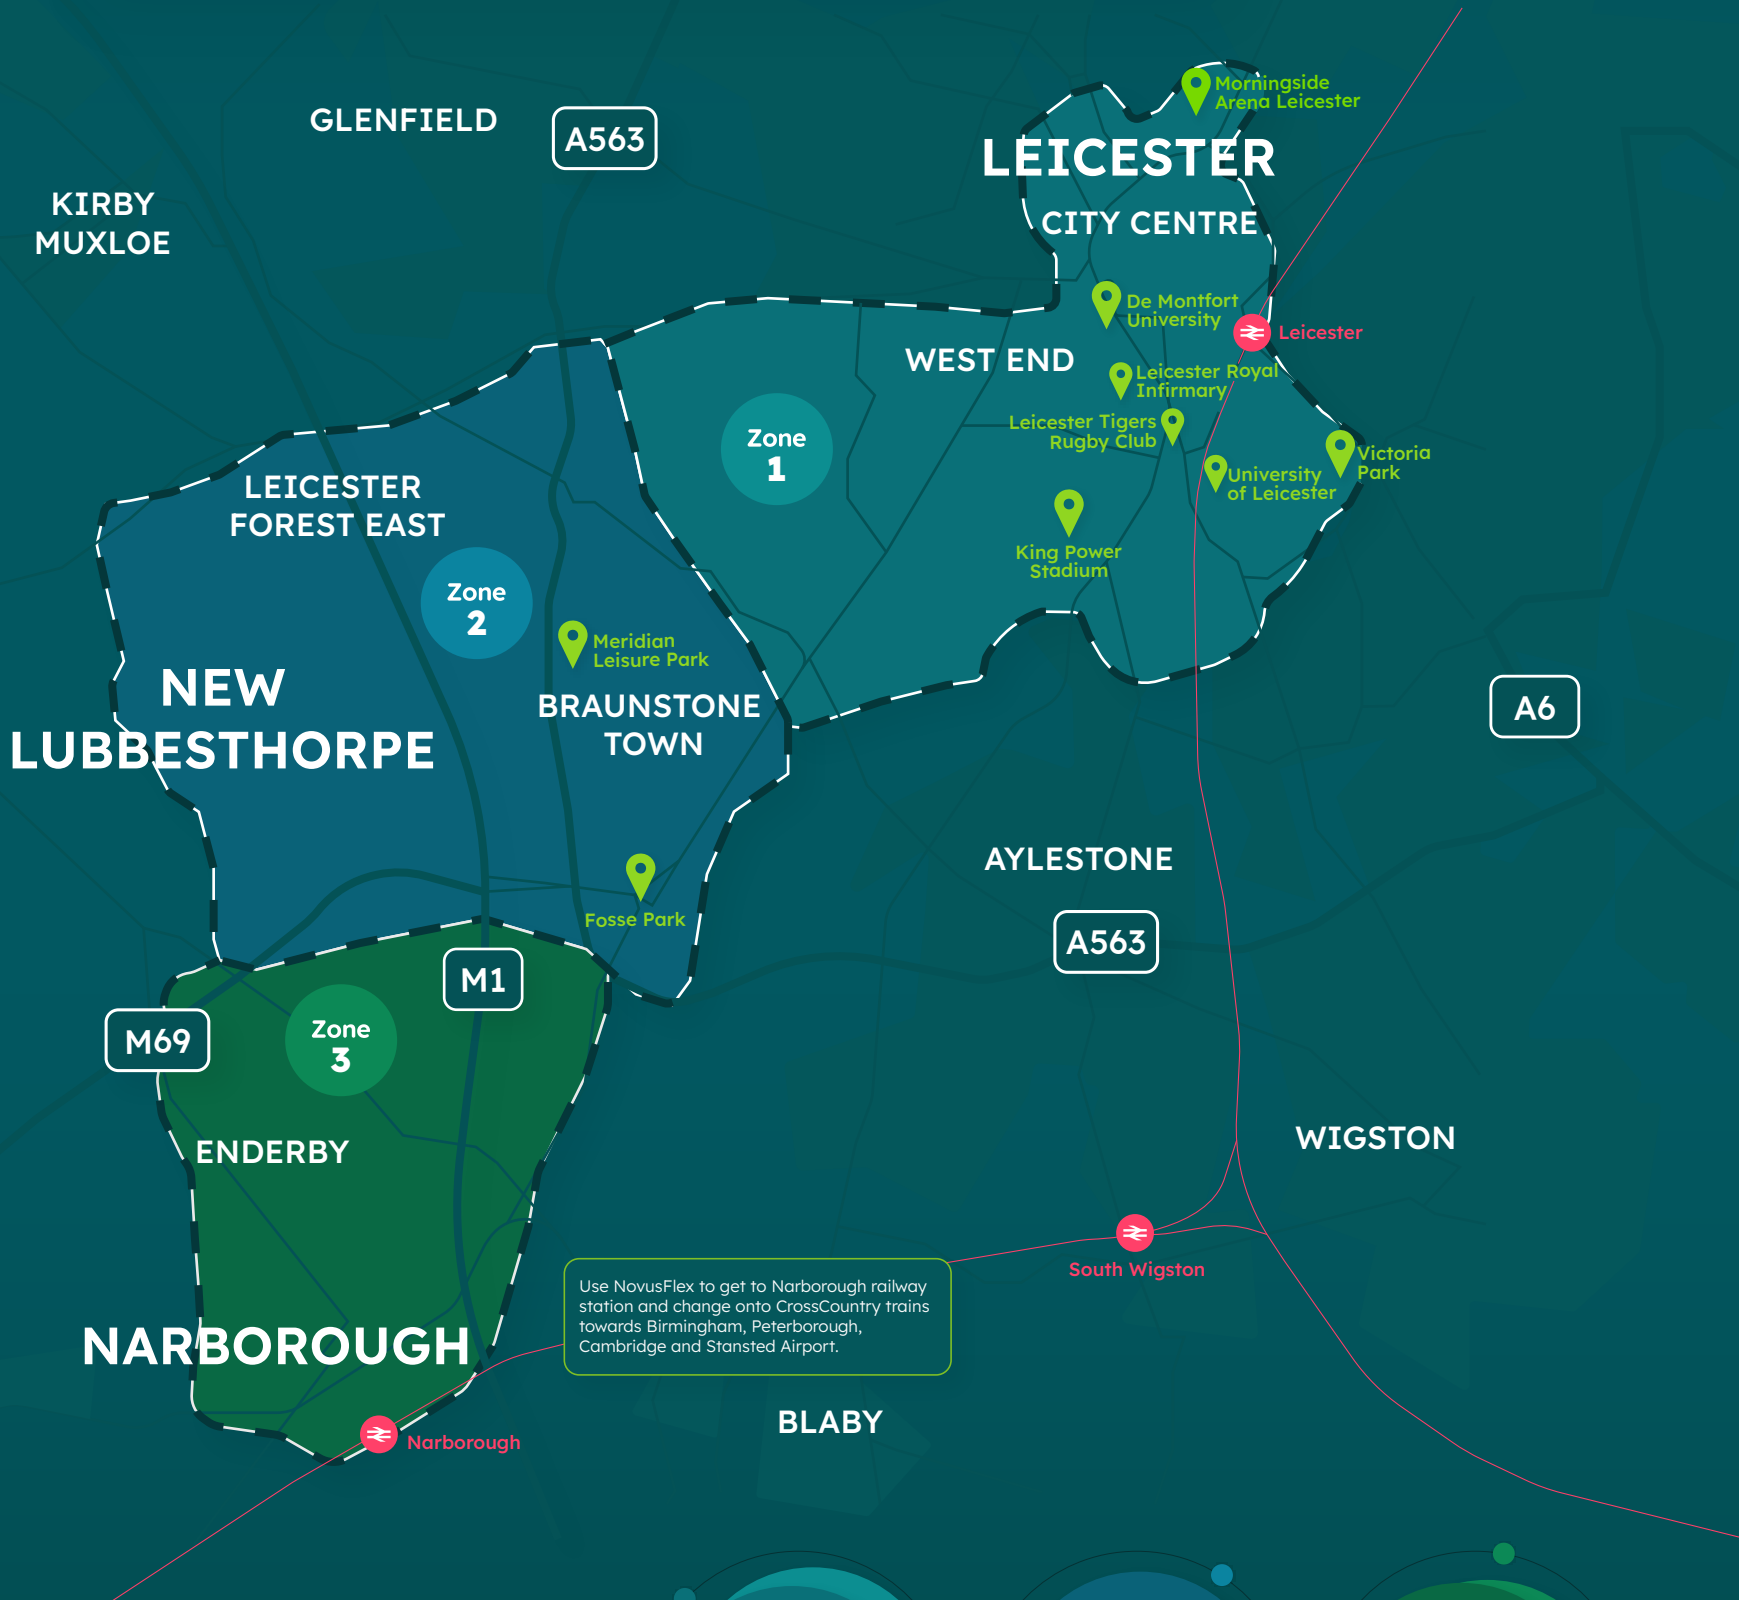

Where can I travel?

Pick up point	Drop off point		
	Zone 1	Zone 2	Zone 3
Zone 1	No	Yes	No
Zone 2	Yes	Yes	Yes
Zone 3	No	Yes	No

Use NovusFlex to get to Narborough railway station and change onto CrossCountry trains towards Birmingham, Peterborough, Cambridge and Stansted Airport.

Roads
 National Rail Line / Station